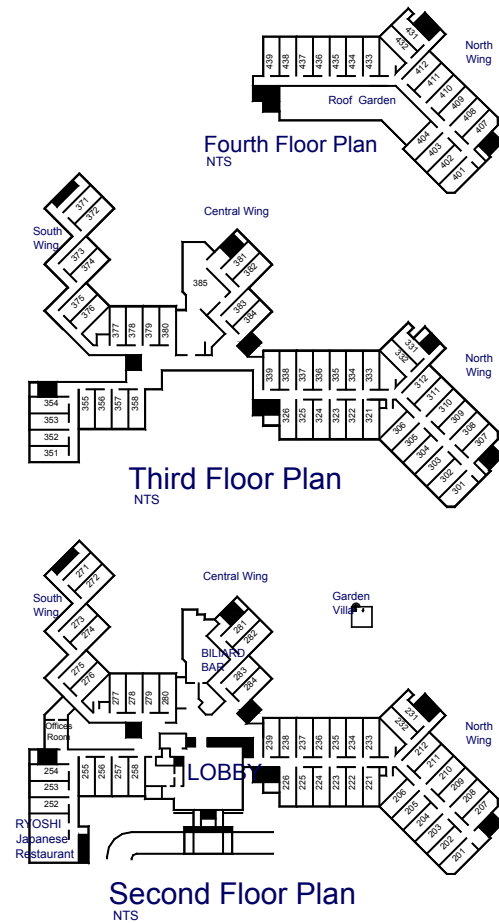

# BALI GARDEN BEACH RESORT

## FLOOR PLAN

**Ground Floor**  
NTS

### ROOM CATEGORY

- **SUPERIOR ROOM** : From 201 – 212 and from 221 – 226 and from 255 – 258 (2nd Floor)  
From 301 – 312 and from 355 – 358 (3rd – Floor)  
From 401 – 412 (Fourth Floor)
- **DELUXE ROOM** : From 171 – 180, 183 – 184 and from 131 – 139 (1st Floor)  
From 231 – 239 and from 271 – 280 and from 281 – 284 (2nd Floor)  
From 331 – 339 and from 381 – 384 and from 371 – 380 (3rd Floor)  
From 431 – 439 (Fourth Floor)
- **FAMILY ROOM** : From 101 – 112 and from 121 – 126 (1st Floor)  
From 252 – 254 (2nd Floor)  
From 351 – 354 (3rd Floor)