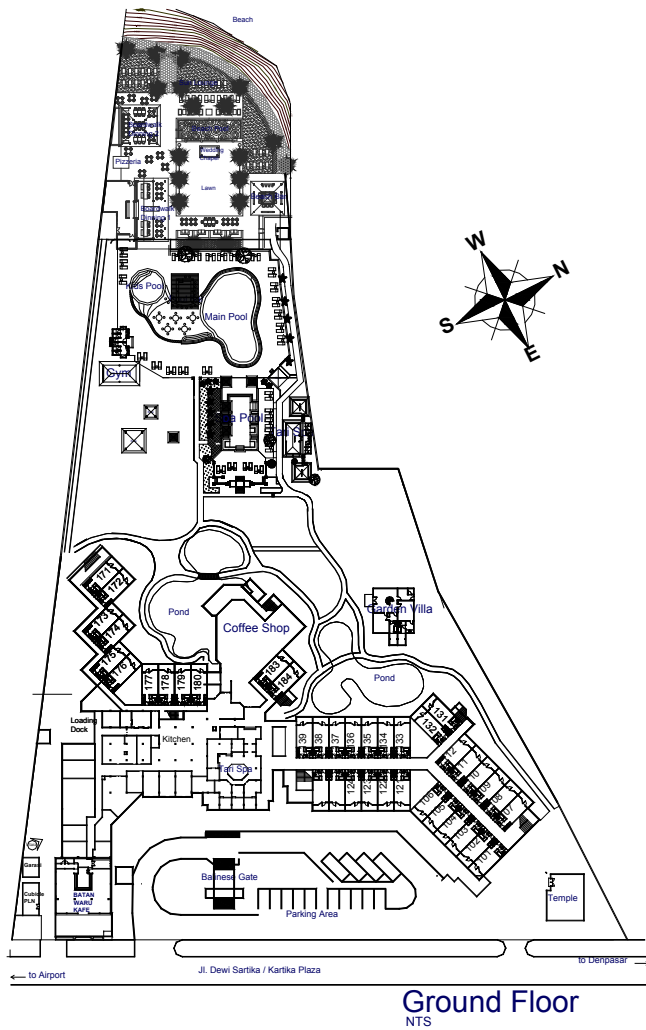

# BALI GARDEN BEACH RESORT

## FLOOR PLAN

**Ground Floor**  
NTS

### ROOM CATEGORY

- **SUPERIOR ROOM** : From 201 – 212 and from 221 – 226 and from 255 – 258 (2nd Floor)  
From 301 – 312 and from 355 – 358 (3rd – Floor)  
From 401 – 412 (Fourth Floor)
- **DELUXE ROOM** : From 171 – 180, 183 – 184 and from 131 – 139 (1st Floor)  
From 231 – 239 and from 271 – 280 and from 281 – 284 (2nd Floor)  
From 331 – 339 and from 381 – 384 and from 371 – 380 (3rd Floor)  
From 431 – 439 (Fourth Floor)
- **FAMILY ROOM** : From 101 – 112 and from 121 – 126 (1st Floor)  
From 252 – 254 (2nd Floor)  
From 351 – 354 (3rd Floor)